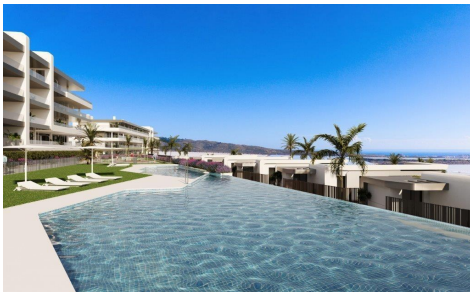

LCS4858421

Penthouse in Mutxamel

€399,000

2

2

74m²

N/A

NEW BUILD RESIDENTIAL COMPLEX NEAR MUTXAMEL Come and live in a complex in an area with a high quality of life, located on the Bonalba golf course with stunning sea views near Mutxamel, a short distance from the Alicante Airport, the city of Alicante and the beaches. . Residential complex has 2 and 3 bedrooms apartments with large terraces, and 2, 3 and 4 bedrooms villas. A dream home where you will create the best memories of your life. Exclusive homes with all the necessary amenities close at hand. Unwind after a long working day in the swimming pool of the complex. Every nook and cranny...(Ask for More Details!)