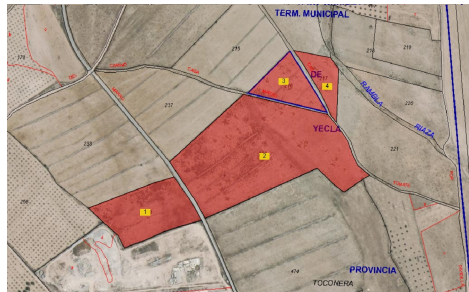

0

0

N/A

95,000m²

N/A

For sale: plot of land totaling 95,000 m², divided into 7 parcels across 2 locations on the edge of Yecla. This property presents an opportunity for development, situated in a strategic location by a main road, plots are easily accessible. The land currently lacks water and electricity, the nearest connection points are approximately 250 meters away, making it a viable option for potential future construction. Don't miss out on this investment opportunity! Yecla is renowned for its wine production, historical landmarks, and vibrant local culture. The surrounding natural landscapes provide opportunities for outdoor activities, while the town itself offers all necessary services, including schools, shops, and restaurants. This property combines...(Ask for More Details!)