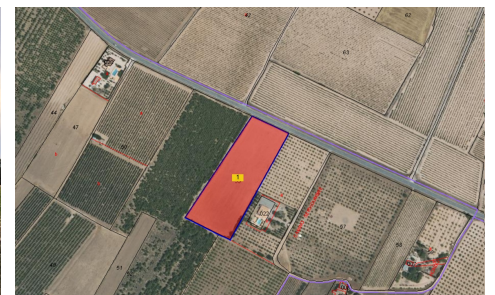

## Land a Plots in Yecla

€39,999

0

0

N/A

19,000m<sup>2</sup>

N/A

Looking for agricultural investment? We offer this plot of farming land measuring 19,065 m<sup>2</sup> located in the rural area of Yecla. This property is easily accessible via a main road. It features irrigation water and fertile soil, allowing cultivation of fruit trees or vegetables. There is an electric post at the edge of the plot. Yecla is renowned for its wine production, historical landmarks, and vibrant local culture. The surrounding natural landscapes provide opportunities for outdoor activities, while the town itself offers all necessary services, including schools, shops, and restaurants. This property combines the tranquility of countryside living with easy access to modern amenities. We have a large portfolio of...(Ask for More Details!)