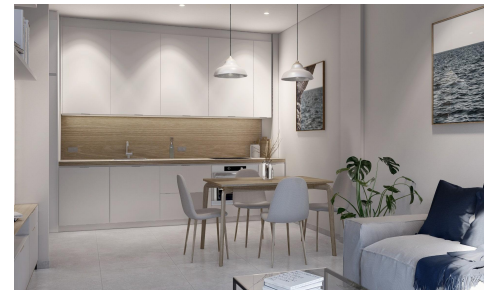

LCS2119974

Apartment in Torre Pacheco

€206,000

3

2

112m²

N/A

NEW BUILD APARTMENTS IN TORRE-PACHECO New Build residential complex of apartments in Torre Pacheco (Murcia) in the heart of Costa C jilida. The second phase has 25 apartments and penthouses with 2 and 3 bedrooms. Modern apartments with open plan kitchen with spacious and bright living-dining room with access to a large terrace. Modern penthouses has private solarium. An options underground parking space and storage room at an extra cost. Modern complex with communal swimming pool and garden areas. All the comforts are at your fingertips. There are supermarkets, pharmacies, banks, schools, bars, restaurants, the beach and the airport are...(Ask for More Details!)