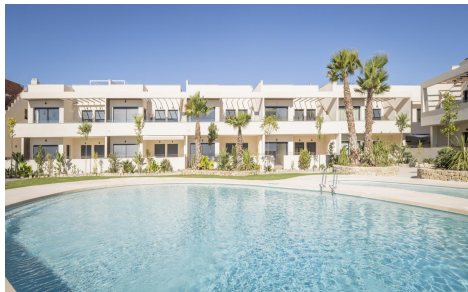

LCS8661902

Bungalow in Torrevieja

€380,000

2

2

100m²

42m²

DESIGN BUNGALOW BY THE SEA Residential in a newly developed area just 250m from the sea. Excellent location very close to the urban center of Torrevieja and surrounded by services, shops and restaurants. The Torrevieja General Hospital and the marina are also nearby. Excellent residential with a beautiful garden, swimming pool and fitness area. Enjoy this complete, modern, and charming bungalow with a minimalist design.