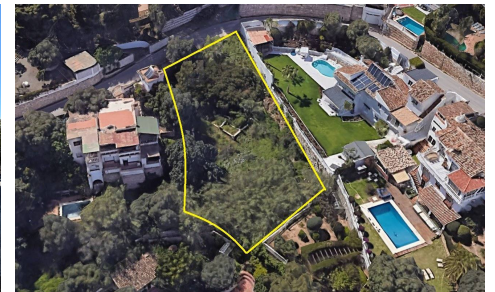

0

0

N/A

1,155m²

N/A

MAGNIFICENT OPPORTUNITY. We are pleased to present this interesting 1,155 m² plot located in the beautiful area of Torremuelle in Benalmádena. This plot is the ideal place for those who wish to promote the construction of a splendid house with views of the sea and the mountains. What makes this plot of land especially attractive is its prime location, generous size, stunning views and east-west orientation. The buildable area of this plot is 323 m², which provides ample opportunity to design and build the home of your dreams. The topography of this plot is unique, as it runs along a slope, which offers a truly beautiful panoramic view. Imagine enjoying...(Ask for More Details!)