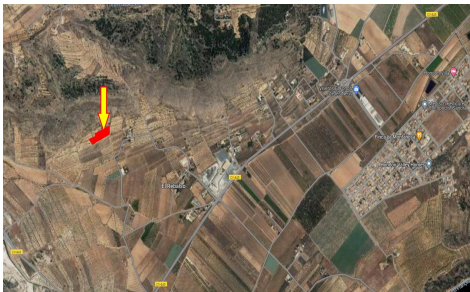

0

0

N/A

2,500m²

N/A

We offer in the town of Hondón de las Nieves in the Rebalso area a fantastic plot with easy access on a high part of a small hill with fantastic views. The plot has approximately 2,500m² and is ideal to put a wooden house or caravan to spend weekends and recreational days. It has a light pole very close where the connection could be requested and the irrigation water meter just 30 m² away to be able to connect the water. It was purchased as an investment to build a small wooden house, but due to work reasons the project has been abandoned and it is being sold. If you...(Ask for More Details!)