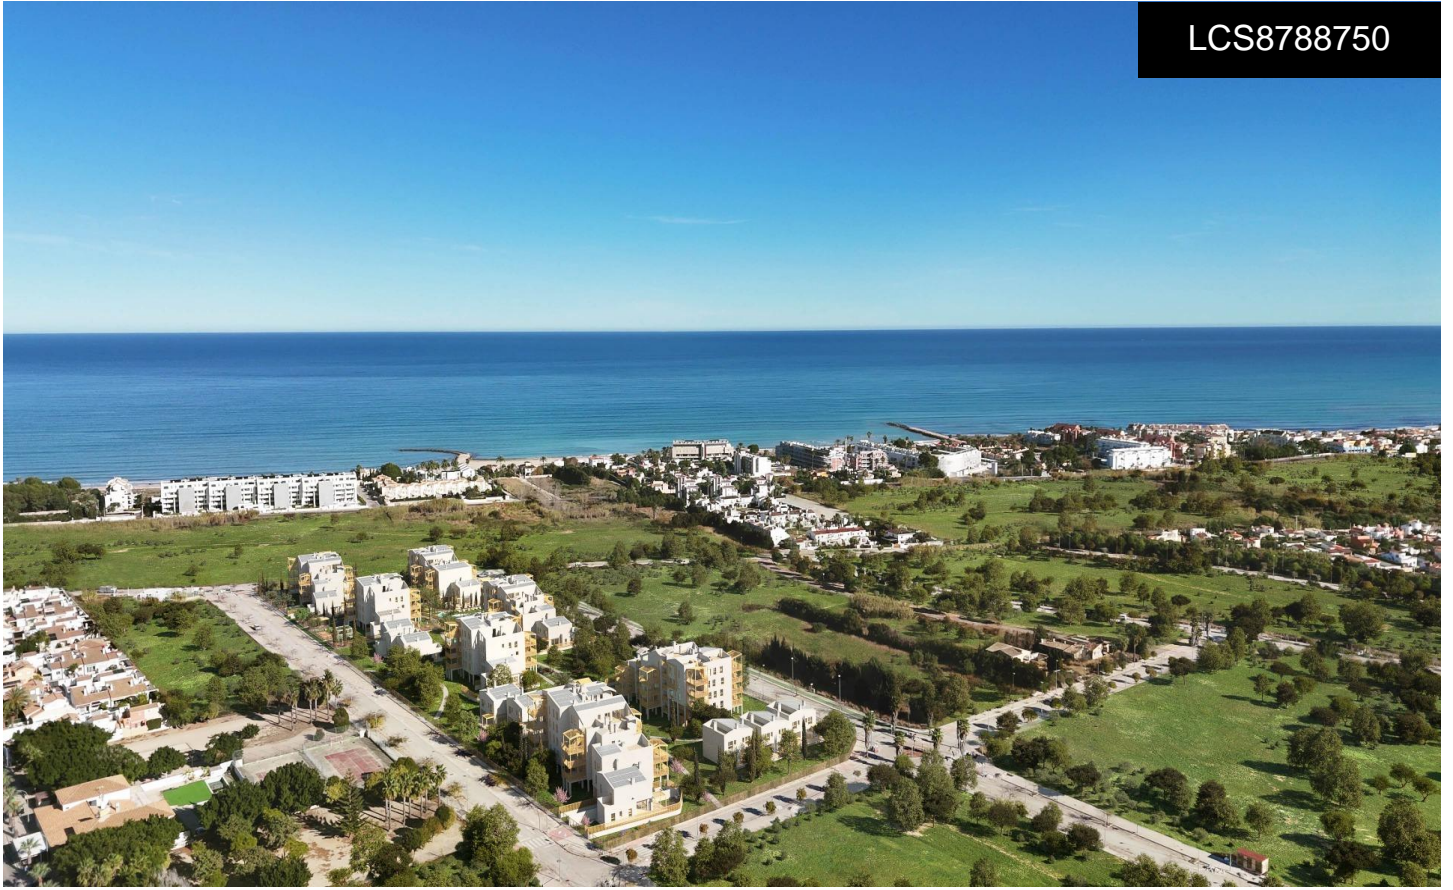

LCS8788750

Apartment in El Verger

€341,000

2

2

79m²

N/A

NEW BUILD RESIDENTIAL IN EL VERGEL New Build residential complex of 1, 2 and 3 bedrooms apartments and penthouses in El Vergel designed as compact structures a response to the architects and designers constant pursuit of efficiency in the development. These decisions, spread throughout the various key points of the residential area, ensure that your home stays at the right temperature both in winter and summer. The main feature of the properties will be their large terraces. With regular proportions, they are the ideal spaces for outdoor living. The integration of the living room with these spacious terraces will unite your home as a livable volume where...(Ask for More Details!)