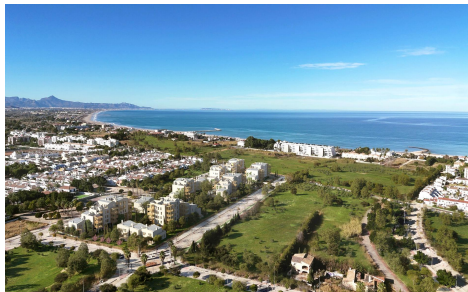

LCS6060373

Apartment in El Verger

€493,000

3

3

112m²

126m²

NEW BUILD RESIDENTIAL IN EL VERGEL New Build residential complex of 1, 2 and 3 bedrooms apartments and penthouses in El Vergel designed as compact structures a response to the architects and designers constant pursuit of efficiency in the development. These decisions, spread throughout the various key points of the residential area, ensure that your home stays at the right temperature both in winter and summer. The main feature of the properties will be their large terraces. With regular proportions, they are the ideal spaces for outdoor living. The integration of the living room with these spacious terraces will unite your home as a livable volume where...(Ask for More Details!)