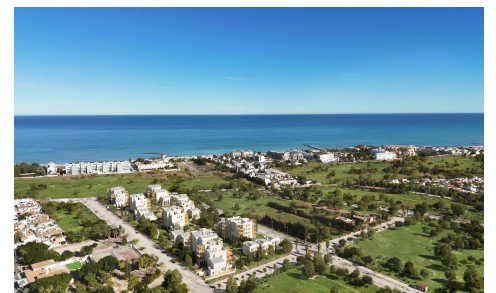

LCS136181

Penthouse in El Verger

€575,000

3

2

98m²

N/A

NEW BUILD RESIDENTIAL IN EL VERGEL New Build residential complex of 1, 2 and 3 bedrooms apartments and penthouses in El Vergel designed as compact structures a response to the architects and designers constant pursuit of efficiency in the development. These decisions, spread throughout the various key points of the residential area, ensure that your home stays at the right temperature both in winter and summer. The main feature of the properties will be their large terraces. With regular proportions, they are the ideal spaces for outdoor living. The integration of the living room with these spacious terraces will unite your home as a livable volume where...(Ask for More Details!)