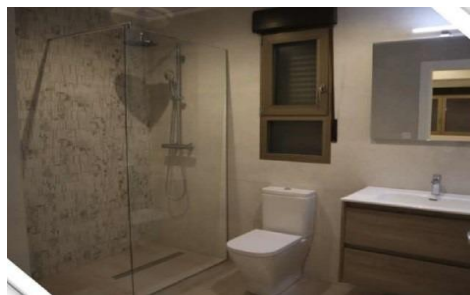

LCS3554993

Villa in Aspe

€395,000

3

2

141m²

420m²

NEW BUILD MODERN VILLA IN ASPE New Build modern and innovative design villa in La Romana, Aspe. Villa with 3 bedrooms, 2 bathroom open plan kitchen with living room, terrace, private garden with the pool and parking space. The Villas are pre installed for A/C hot and cold and electric blinds to all the windows. As well you will have a choice of tiles and kitchen so the villa will be finished to your own style and colour. Near Aspe is a very special Town of La Romana within easy walking distance from our development. La Romana has a prosperous economy based...(Ask for More Details!)