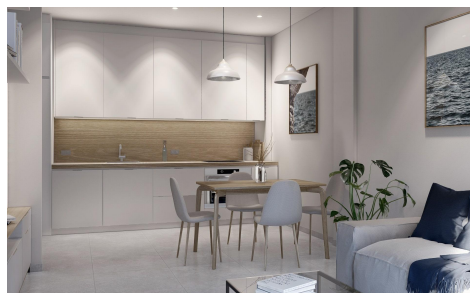

LCS4499592

Apartment in Torre Pacheco

€179,000

2

2

90m²

N/A

NEW BUILD APARTMENTS IN TORRE-PACHECO New Build residential complex of apartments in Torre Pacheco (Murcia) in the heart of Costa C lida. The second phase has 25 apartments and penthouses with 2 and 3 bedrooms. Modern apartments with open plan kitchen with spacious and bright living-dining room with access to a large terrace. Modern penthouses has private solarium. An options underground parking space and storage room at an extra cost. Modern complex with communal swimming pool and garden areas. All the comforts are at your fingertips. There are supermarkets, pharmacies, banks, schools, bars, restaurants, the beach and the airport are just a few minutes away. There is also a golf club in...(Ask for More Details!)