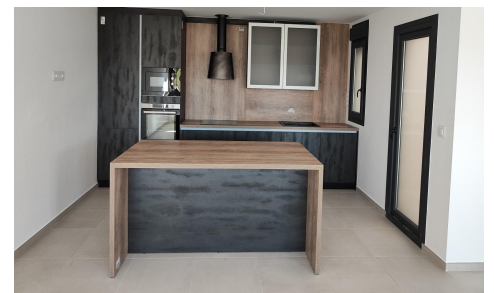

LCS4499592

Apartment in Torre Pacheco

€179,000

2

2

90m²

N/A

NEW BUILD APARTMENTS IN TORRE-PACHECO New Build residential complex of apartments in Torre Pacheco (Murcia) in the heart of Costa C lida. The second phase has 25 apartments and penthouses with 2 and 3 bedrooms. Modern apartments with open plan kitchen with spacious and bright living-dining room with access to a large terrace. Modern penthouses has private solarium. An options underground parking space and storage room at an extra cost. Modern complex with communal swimming pool and garden areas. All the comforts are at your fingertips. There are supermarkets, pharmacies, banks, schools, bars, restaurants, the beach and the airport are just a few minutes away. There is also a golf club in...(Ask for More Details!)