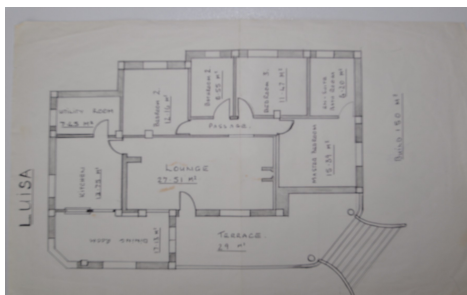

0

0

150m²

26,000m²

N/A

Wonderful location, fantastic views, approved plan for a new build villa of 4 bedrooms and 3 bathrooms, a 4x8 pool and a double deck garage, on a plot of 26. 000 meters. The valley is absolutely fantastic, very easy access to Yecla and to Pinoso. Already existing foundations. Absolutely fantastic to build the house of your dreams in a quiet, clean and lovely entourage. We are specialists in the Costa Blanca and Costa Calida specialising in the Alicante and Murcia Inland regions with a particular emphasis on Elda, Pinoso, Aspe, Elche and surrounding areas. We are an established, well known and trusted company that has built a solid reputation amongst...(Ask for More Details!)