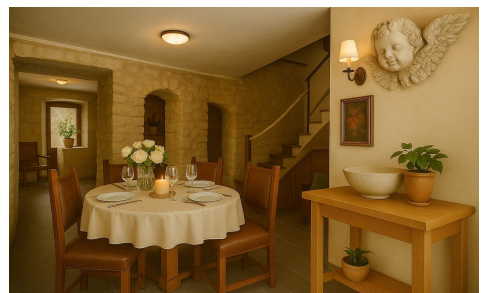

LCS615314

Commercial in San Lorenzo **€649,000**

1

1

324m²

459m²

N/A

This charming town house with a restaurant business is situated in the heart of San Lorenzo, just a few steps from the town hall, church, schools and the popular "Nova" square of Sant Lorenzo. The property is located on a rectangular plot of land with access from two streets and has three different levels, which adds character and functionality to the structure. . The 2-story house is separated into 2 different uses. On the ground floor there is a restaurant and on the 1st floor, there is a space used as a home (without kitchen). . The ground floor is distributed in an entrance hall with reception, used as an...(Ask for More Details!)