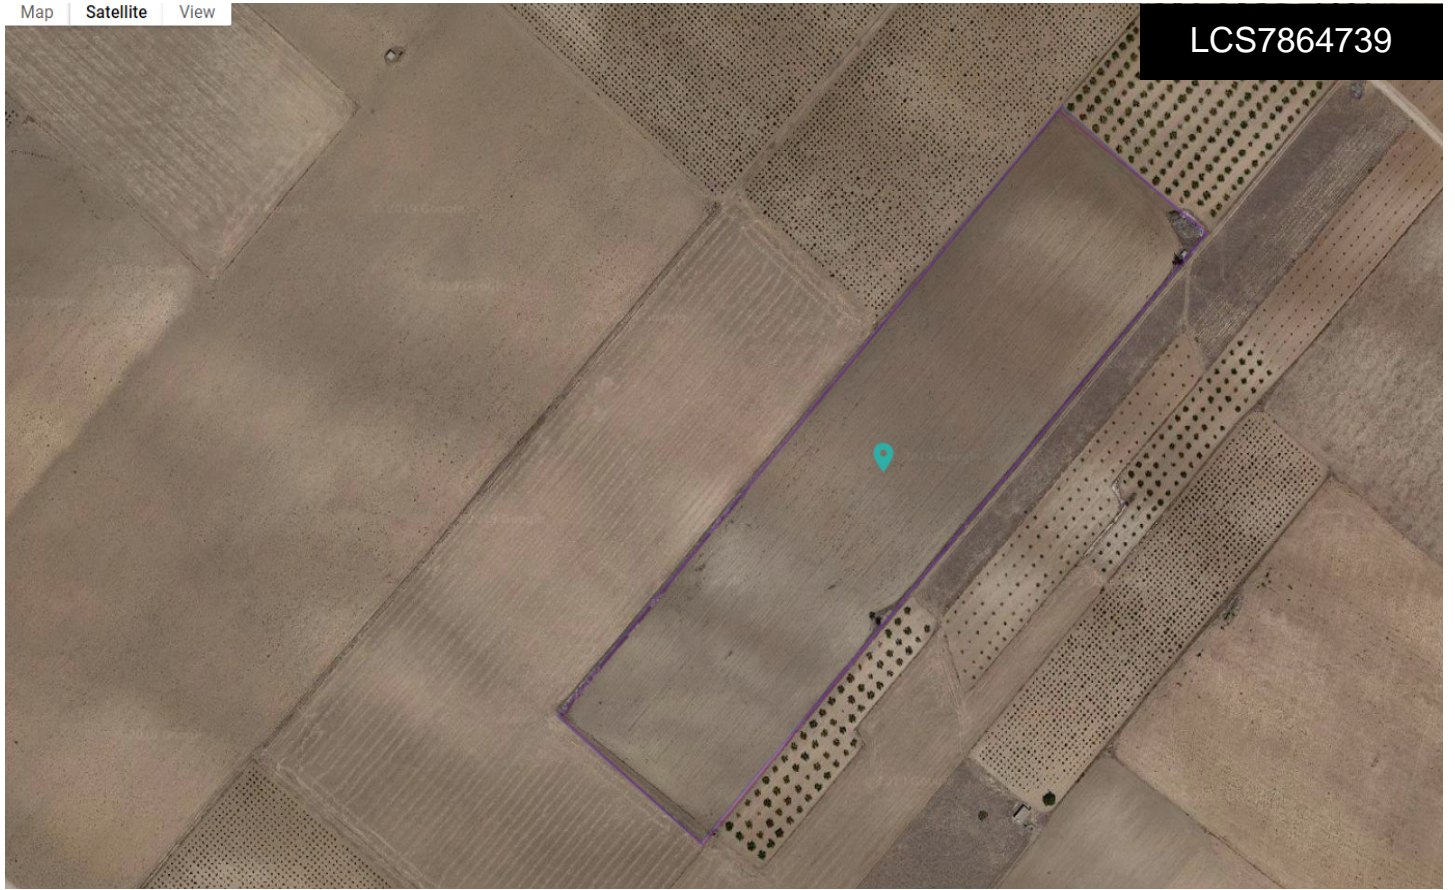

Map | Satellite | View

## Land a Plots in Yecla

**€19,000**

0

0

N/A

15,429m<sup>2</sup>

N/A

This plot has a total of 15,429 square meters. It is composed of two plots. The first plot has 12,160 square meters and the second plot has 3,269 square meters. If you have any questions, do not hesitate to contact us to get more information. If you are looking for a plot, you are in the right place. We are specialists in the Costa Blanca and Costa Calida specialising in the Alicante and Murcia Inland regions with a particular emphasis on Elda, Pinoso, Aspe, Elche and surrounding areas. We are an established, well known and trusted company that has built a solid reputation amongst buyers and sellers since we began...(Ask for More Details!)