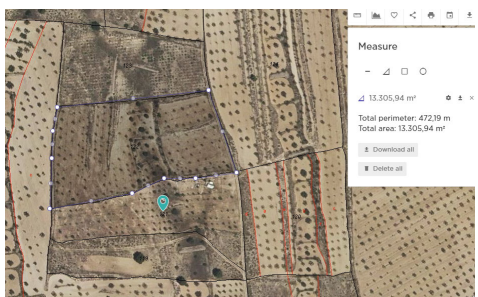

Land a Plots in Jumilla **€29,995**

0

0

N/A

13,305m²

N/A

This legal building plot is located in Jumilla. The plot has 13305 m2 m2. You will can build your dream house in Spain, and enjoy the lovely views from this land. We are specialists in the Costa Blanca and Costa Calida specialising in the Alicante and Murcia Inland regions with a particular emphasis on Elda, Pinoso, Aspe, Elche and surrounding areas. We are an established, well known and trusted company that has built a solid reputation amongst buyers and sellers since we began trading in 2004. We offer a complete service with no hidden charges or surprises, starting with sourcing the property, right through to completion, and an unrivalled after...(Ask for More Details!)