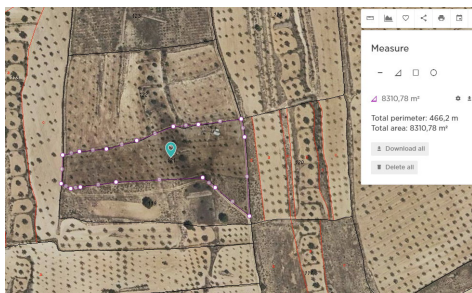

Land a Plots in Jumilla

€29,995

0

0

N/A

8,310m²

N/A

This legal building plot is located in Jumilla. The plot has 8310 m2 m2. You will can build your dream house in Spain, and enjoy the lovely views from this land. We are specialists in the Costa Blanca and Costa Calida specialising in the Alicante and Murcia Inland regions with a particular emphasis on Elda, Pinoso, Aspe, Elche and surrounding areas. We are an established, well known and trusted company that has built a solid reputation amongst buyers and sellers since we began trading in 2004. We offer a complete service with no hidden charges or surprises, starting with sourcing the property, right through to completion, and an unrivalled after...(Ask for More Details!)