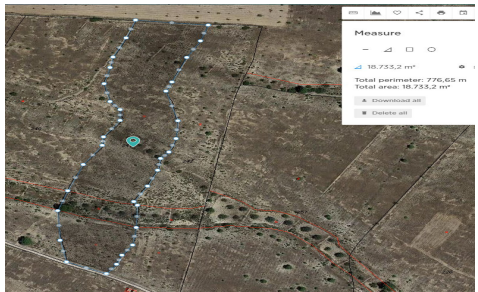

Land a Plots in Jumilla **€29,995**

0

0

N/A

18,671m²

N/A

This legal building plot is located in Jumilla. The plot has 18671 m2 m2. You will can build your dream house in Spain, and enjoy the lovely views from this land. We are specialists in the Costa Blanca and Costa Calida specialising in the Alicante and Murcia Inland regions with a particular emphasis on Elda, Pinoso, Aspe, Elche and surrounding areas. We are an established, well known and trusted company that has built a solid reputation amongst buyers and sellers since we began trading in 2004. We offer a complete service with no hidden charges or surprises, starting with sourcing the property, right through to completion, and an unrivalled after...(Ask for More Details!)