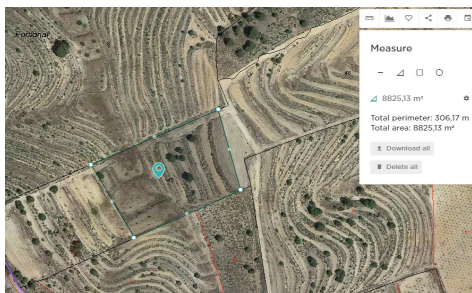

## Land a Plots in Jumilla

**€29,995**

0

0

N/A

8,825m<sup>2</sup>

N/A

This legal building plot is located in Jumilla. The plot has 8825 m2 m2. You will can build your dream house in Spain, and enjoy the lovely views from this land. We are specialists in the Costa Blanca and Costa Calida specialising in the Alicante and Murcia Inland regions with a particular emphasis on Elda, Pinoso, Aspe, Elche and surrounding areas. We are an established, well known and trusted company that has built a solid reputation amongst buyers and sellers since we began trading in 2004. We offer a complete service with no hidden charges or surprises, starting with sourcing the property, right through to completion, and an unrivalled after...(Ask for More Details!)