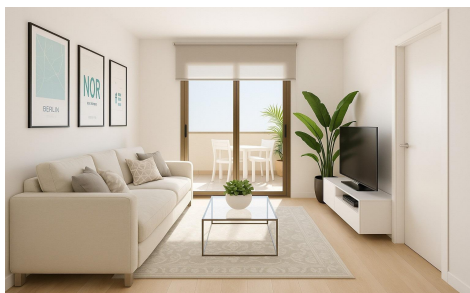

2

2

73m²

N/A

N/A

New Build Apartments in Puerto de Mazarrón Just 200 Metres from the Beach Exclusive Residential Development in the Heart of Puerto de Mazarrón Discover this exclusive new build development ideally located in the centre of Puerto de Mazarrón, one of the most sought after coastal destinations on the Costa CÀjrida. Situated just 200 metres from the beach, marina and seafront promenade, these modern apartments offer an exceptional opportunity to enjoy Mediterranean living with all amenities within walking distance. With a desirable south facing orientation and open views over a pleasant square, this boutique development combines natural light, comfort and convenience in a privileged seaside setting. ...(Ask for More Details!)