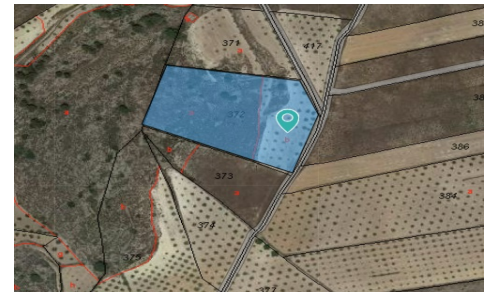

0

0

400m²

14,877m²

N/A

Building plot of 14877m² located in Jumilla. The plot currently has almond trees. You can build your dream home in Spain and enjoy the lovely views from this plot of land. We have been living and working in the area since 2004 and as such have an excellent network of contacts including architects, builders, trades, etc. we are here to help you every step of the way to designing and building your new dream home. We make sure that the entire process is smooth and hassle free - giving you total peace of mind. With us you are in safe hands. If you'd like to know more about this plot...(Ask for More Details!)