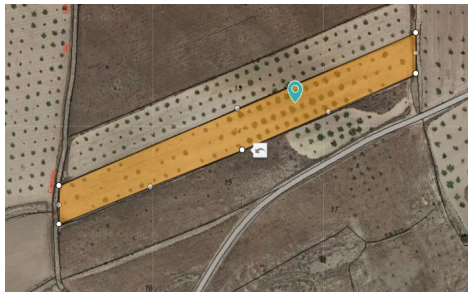

0

0

400m²

7,088m²

N/A

Building plot of 7088m² located in Jumilla. The plot currently has almond trees. You can build your dream home in Spain and enjoy the lovely views from this plot of land. We have been living and working in the area since 2004 and as such have an excellent network of contacts including architects, builders, trades, etc. we are here to help you every step of the way to designing and building your new dream home. We make sure that the entire process is smooth and hassle free - giving you total peace of mind. With us you are in safe hands. If you'd like to know more about this plot...(Ask for More Details!)