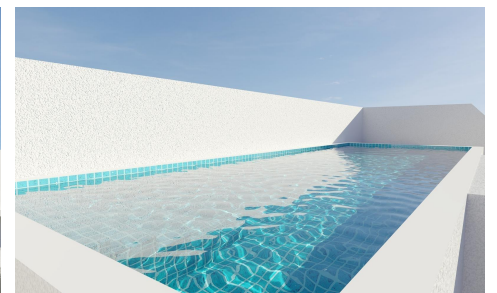

LCS748024341

Penthouse in Torrevieja

€259,000

1

1

74m²

N/A

Newly built apartments in Torrevieja Just 600 metres from Playa del Cura beach Prime location in the heart of Torrevieja Discover these brand new apartments and penthouses in one of the most sought-after areas of Torrevieja, just 600 metres from Playa del Cura beach and 300 metres from the seafront promenade. Located in the city centre, this lively neighbourhood offers all essential amenities within walking distance, including supermarkets, shops, restaurants, cafés and public transport. Torrevieja is a well-known coastal town on the Costa Blanca, famous for its mild Mediterranean climate, lively atmosphere and year-round seaside lifestyle. Modern apartments with spacious layouts This exclusive new development consists of...(Ask for More Details!)