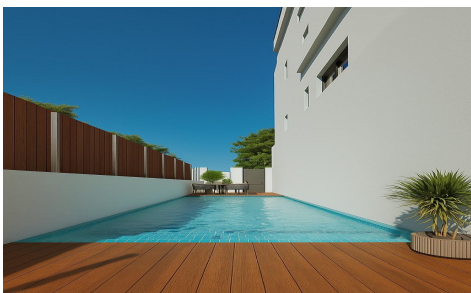

LCS364899816

Penthouse in San Pedro del Pinatar

€949,900

3

3

171m²

N/A

New Build Apartments Just 100 m from the Beach in Lo Pagan, San Pedro del Pinatar Exclusive Coastal Residential in a Prime Location This new construction residential complex consists of only 10 modern apartments located in Lo Pagan San Pedro del Pinatar less than 100 meters from the beach. Set in one of the most attractive areas of the Mar Menor this development offers a perfect combination of seaside living comfort and excellent investment potential. Lo Pagan is well known for its relaxed atmosphere natural mud baths and proximity to both the Mar Menor and the Mediterranean Sea. Modern Apartments and a Unique Penthouse Option The project...(Ask for More Details!)