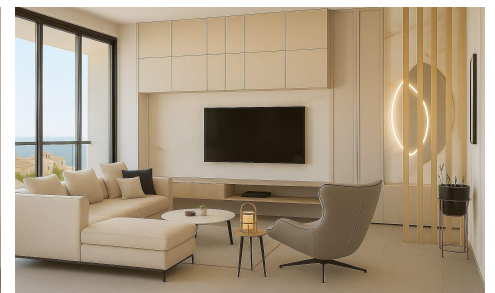

LCS364899816

Penthouse in San Pedro del Pinatar

€949,900

3

3

171m²

N/A

New Build Apartments Just 100 m from the Beach in Lo Pagan, San Pedro del Pinatar Exclusive Coastal Residential in a Prime Location This new construction residential complex consists of only 10 modern apartments located in Lo Pagan San Pedro del Pinatar less than 100 meters from the beach. Set in one of the most attractive areas of the Mar Menor this development offers a perfect combination of seaside living comfort and excellent investment potential. Lo Pagan is well known for its relaxed atmosphere natural mud baths and proximity to both the Mar Menor and the Mediterranean Sea. Modern Apartments and a Unique Penthouse Option The project...(Ask for More Details!)