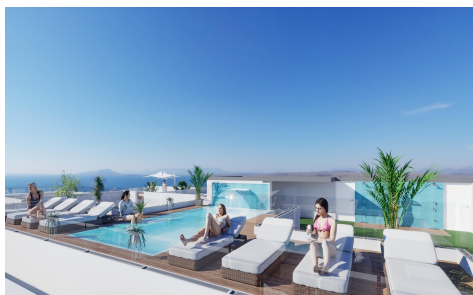

LCS922632221

Apartment in Torrevieja

€429,000

3

2

102m²

5m²

NEW BUILD APARTMENTS IN TORREVIEJA New Build avant-garde design five-storey development in Torrevieja with 34 exclusive properties offers a variety of living options, from stylish apartments to penthouses with breathtaking panoramic views. Every corner of residential has been carefully planned to maximise space and natural light, creating bright and welcoming environments that invite well-being. Residential majestically located in the heart of Torrevieja, consolidating itself as a residential development full of elegance and modernity. Its strategic location ensures that residents will feel part of this amazing city with easy access to a variety of services and attractions. It is a unique opportunity to invest...(Ask for More Details!)