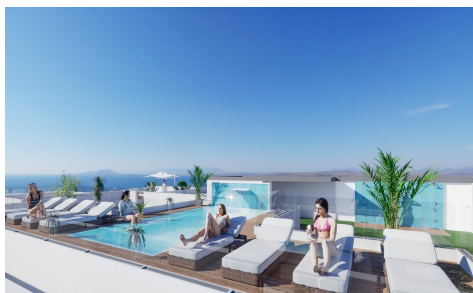

LCS922632221

Apartment in Torrevieja

€439,000

3

2

102m²

5m²

NEW BUILD APARTMENTS IN TORREVIEJA New Build avant-garde design five-storey development in Torrevieja with 34 exclusive properties offers a variety of living options, from stylish apartments to penthouses with breathtaking panoramic views. Every corner of residential has been carefully planned to maximise space and natural light, creating bright and welcoming environments that invite well-being. Residential majestically located in the heart of Torrevieja, consolidating itself as a residential development full of elegance and modernity. Its strategic location ensures that residents will feel part of this amazing city with easy access to a variety of services and attractions. It is a unique opportunity to invest...(Ask for More Details!)