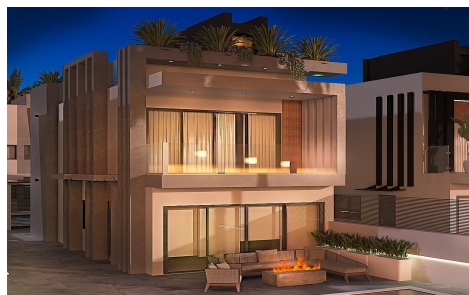

LCS580137091

Villa in Puerto de Mazarron

€995,000

3

3

182m²

259m²

Luxury New Build Villas on the Frontline Beach in Puerto de Mazarrón Exclusive Seafront Living in El Alamillo Discover a unique new development of 11 luxury independent villas located in Puerto de Mazarrón, in the prestigious El Alamillo area, one of the most sought-after destinations on the Costa C lida. This gated community offers direct access to the beach and promenade, providing the perfect blend of comfort, exclusivity, and Mediterranean lifestyle. Spacious Villas with Private Pools and Sea Views Each villa is set on plots starting from 259 m2 and designed with modern architecture across four levels: basement, ground floor, first floor, and private solarium. The homes feature...(Ask for More Details!)