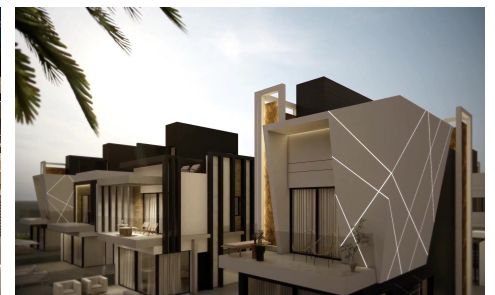

LCS580137091

Villa in Puerto de Mazarron

€995,000

3

3

182m²

259m²

Luxury New Build Villas on the Frontline Beach in Puerto de Mazarrón Exclusive Seafront Living in El Alamillo Discover a unique new development of 11 luxury independent villas located in Puerto de Mazarrón, in the prestigious El Alamillo area, one of the most sought-after destinations on the Costa C lida. This gated community offers direct access to the beach and promenade, providing the perfect blend of comfort, exclusivity, and Mediterranean lifestyle. Spacious Villas with Private Pools and Sea Views Each villa is set on plots starting from 259 m2 and designed with modern architecture across four levels: basement, ground floor, first floor, and private solarium. The homes feature...(Ask for More Details!)