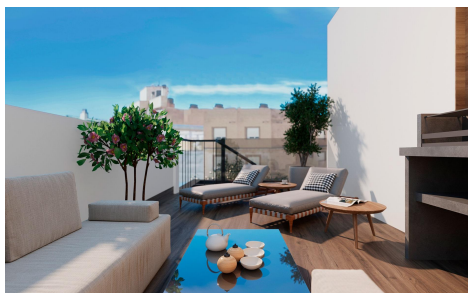

LCS696388865

Penthouse in Torrevieja

€380,000

2

1

69m²

N/A

Modern Apartments Just 250m from Playa del Cura in Torrevieja Exclusive New Development in the Heart of Torrevieja This exclusive residential project of 12 modern apartments is located just 250 meters from Playa del Cura, one of the most popular beaches in Torrevieja. Designed with a perfect balance of elegance, functionality, and Mediterranean lifestyle, the building offers a variety of layouts with 1 or 2 bedrooms, including apartments with terraces and penthouses with private solariums. Its central location provides easy access to shops, restaurants, leisure areas, and all essential services, while still maintaining a sense of comfort and tranquility. Premium Amenities for a Modern Lifestyle The development...(Ask for More Details!)