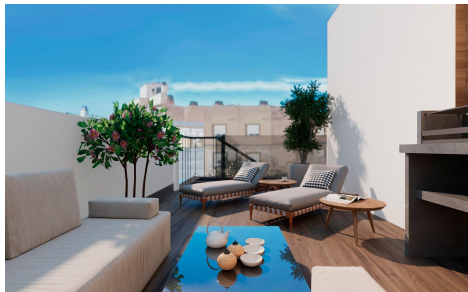

2

1

69m²

N/A

N/A

Modern Apartments Just 250m from Playa del Cura in Torrevieja Exclusive New Development in the Heart of Torrevieja This exclusive residential project of 12 modern apartments is located just 250 meters from Playa del Cura, one of the most popular beaches in Torrevieja. Designed with a perfect balance of elegance, functionality, and Mediterranean lifestyle, the building offers a variety of layouts with 1 or 2 bedrooms, including apartments with terraces and penthouses with private solariums. Its central location provides easy access to shops, restaurants, leisure areas, and all essential services, while still maintaining a sense of comfort and tranquility. Premium Amenities for a Modern Lifestyle The development...(Ask for More Details!)