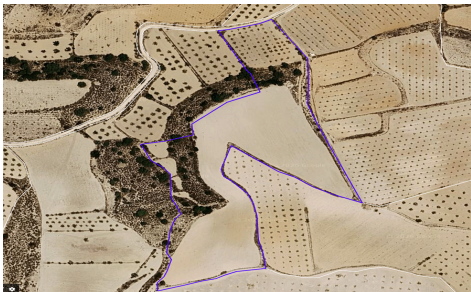

## Land a Plots in Pinoso

€99,995

0

0

N/A

29,575m<sup>2</sup>

N/A

We present this building plot of 29,575 m<sup>2</sup> located 5 km from Pinoso. With a few almond trees, the path is already in place to reach the top of the plot, where you'll find stunning views. The plot is partially flat. It has irrigation water and electricity is available nearby. Access to the plot is via an asphalt road.