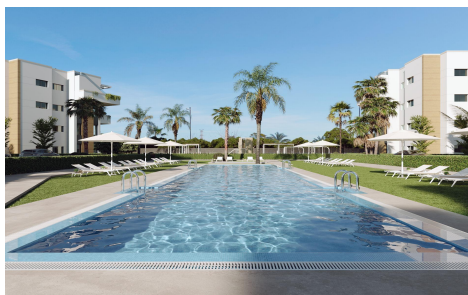

LCS782607284

Apartment in Torre Pacheco

€289,900

2

2

83m²

N/A

New Build Tourist Apartments in Santa RosalÁ-a Lake and Life Resort Costa CÃ;lida Prime Location in the Heart of the Costa CÃ;lida These new build tourist apartments in Santa RosalÁ-a Lake and Life Resort represent one of the best investment and lifestyle opportunities in the Region of Murcia. Located less than 4 km from the beaches of Los AlcÃ;zares and just 22 km from Murcia International Airport, the complex offers an unbeatable combination of accessibility, leisure, and modern Mediterranean living. The historic city of Cartagena is only 15 minutes away, while several prestigious golf courses are located within a 10 km radius. Exclusive Residential Complex with 40...(Ask for More Details!)