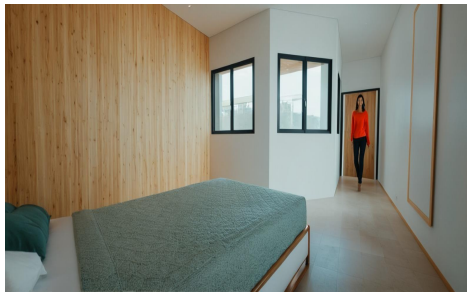

Planta Primera y segunda.
Estudio B y Vivienda A

2

1

64m²

N/A

N/A

Modern, newly built apartments in the centre of Torrevieja, just 200 m from the sea. Discover this exclusive boutique development of just 8 modern, newly built apartments, perfectly located in the heart of Torrevieja. Just 200 m from the sea in the heart of the city, these homes offer the ideal combination of seaside living and urban amenities. Contemporary design and smart layouts. Choose from 4 studios or 4 two-bedroom apartments with 1 bathroom. Each property is designed with a modern and functional layout that maximises natural light and comfort. High-quality finishes ensure durability and elegance, making these homes perfect for both year-round living and holiday getaways....(Ask for More Details!)