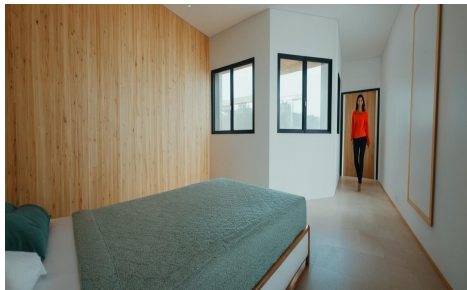

Áticos
Estudio B y Vivienda A

2

1

58m²

N/A

N/A

Modern, newly built apartments in the centre of Torrevieja, just 200 m from the sea. Discover this exclusive boutique development of just 8 modern, newly built apartments, perfectly located in the heart of Torrevieja. Just 200 m from the sea in the heart of the city, these homes offer the ideal combination of seaside living and urban amenities. Contemporary design and smart layouts. Choose from 4 studios or 4 two-bedroom apartments with 1 bathroom. Each property is designed with a modern and functional layout that maximises natural light and comfort. High-quality finishes ensure durability and elegance, making these homes perfect for both year-round living and holiday getaways....(Ask for More Details!)