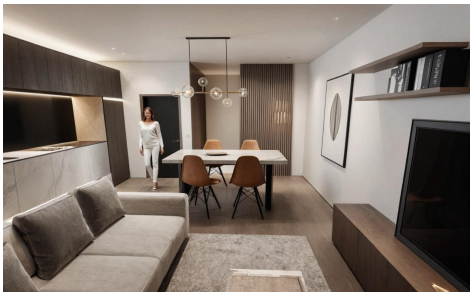

## Penthouse in Torrevieja

€230,000

0

1

25m<sup>2</sup>

N/A

N/A

Modern, newly built apartments in the centre of Torrevieja, just 200 m from the sea. Discover this exclusive boutique development of just 8 modern, newly built apartments, perfectly located in the heart of Torrevieja. Just 200 m from the sea in the heart of the city, these homes offer the ideal combination of seaside living and urban amenities. Contemporary design and smart layouts. Choose from 4 studios or 4 two-bedroom apartments with 1 bathroom. Each property is designed with a modern and functional layout that maximises natural light and comfort. High-quality finishes ensure durability and elegance, making these homes perfect for both year-round living and holiday getaways....(Ask for More Details!)