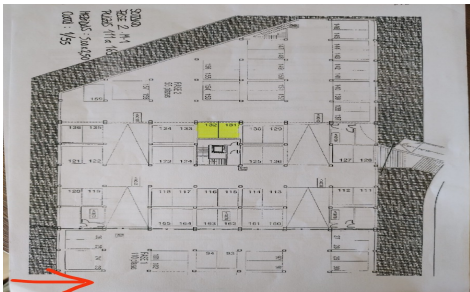

Parking in La Fuente

€24,000

0

0

25m²

N/A

N/A

Two parking spaces which have been closed into a private garage