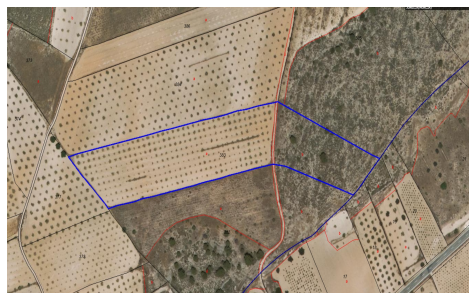

0

0

N/A

24,500m²

N/A

For sale: Parcel near Pinoso of app. 24500 m2, of which app, 20000 m2 is almond orchard. Features 300 trees, healthy, pruned, in full production. The orchard is well-maintained, offers a wonderful investment with a quick return or a source for own agricultural ventures. The parcel does not have electric or water connection, but points of connection are available. Due to its size and possibility of connection could serve as a potential building site, offering privacy and beautiful views. About the area: Murcia region in southeastern Spain is a major producer of fruits, vegetables, and nuts. Almond trees are particularly important, as Murcia's dry, warm, Mediterranean climate, and fertile soil...(Ask for More Details!)