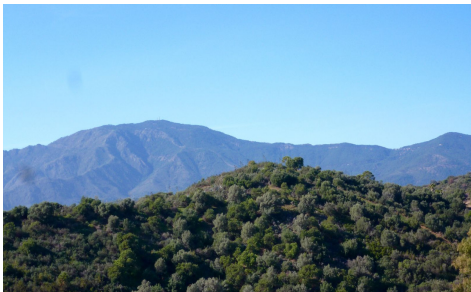

0

0

600m²

4,124m²

N/A

LARGE PLOT FOR LUXURY VILLA Plot: 4,124m² Buildable: 600m² plus basement and porches
Large elevated plot with panoramic mountain views. Close to beach (2km), great restaurants, supermarkets, hospital, schools etc. La Panera on the New Golden Mile between San Pedro and Estepona is a beautiful and peaceful area, only 10 to 12 minutes from Puerto Banus. High quality urbanisation with luxury villas. All services are in place.