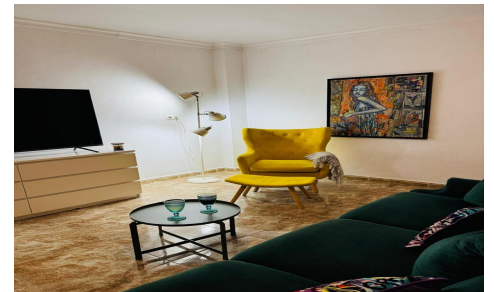

Finca in Aledo

€269,000

2

2

N/A

N/A

Exclusive Country Estate Surrounded by Nature – Aledo, Sierra Espuña Discover a true hidden gem set in a privileged location on the outskirts of the charming village of Aledo, at the foot of the stunning Sierra Espuña Regional Park. A unique property where privacy, nature, and Mediterranean lifestyle come together in perfect harmony. Perfect as:
 A permanent residence
 A holiday home
 A peaceful countryside retreat
 A tourism investment with great potential
 Plot and surroundings
 The estate is distributed across three plots with a total surface area of approximately 26,000 m², two of which are fully fenced, providing maximum privacy and security. Access to the property is through an elegant double gate leading to a wide private driveway...(Ask for More Details!)