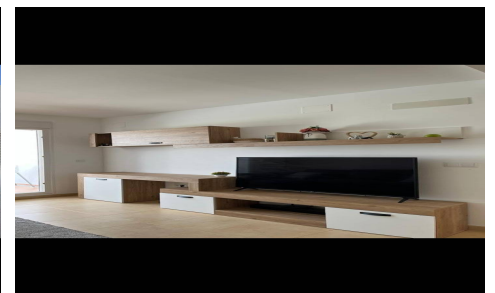

LCS810851616

Apartment in Torre Pacheco

€164,300

2

1

72m²

N/A

Discover this bright, 72 m² apartment located in the quiet Roldán area, within the municipality of Torre-Pacheco. With a southwest orientation that guarantees natural light throughout the day, this property offers a welcoming and comfortable atmosphere, perfect for moving right in. It features one double bedroom and one single bedroom, ideal for couples or small families. It also has a fully equipped bathroom and direct access from the living room to a spacious terrace where you can enjoy the views. The complex is designed with your comfort in mind and includes excellent amenities such as a communal swimming pool and green areas full of natural trees, ideal for relaxing or...(Ask for More Details!)