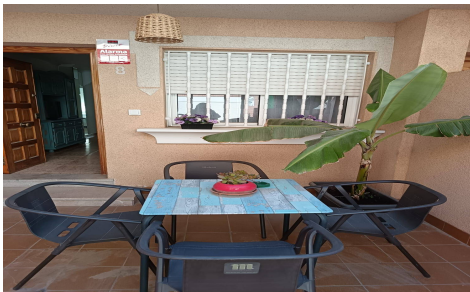

Duplex in Lo Pagan

€180,000

3

1

100m²

N/A

N/A

This beautiful duplex is located in the exclusive Lo Pagãjn area of San Pedro del Pinatar. Its prime location puts it within easy reach of the famous therapeutic mud baths of the Mar Menor and the stunning beaches of the Costa Cãjlida. Furthermore, the Salinas Regional Park is nearby, offering an ideal natural environment for enjoying the outdoors and engaging in recreational and water sports. The property boasts spacious, bright rooms and a functional layout perfect for families or couples seeking comfort and convenience without sacrificing the opportunity to be surrounded by nature and tourist amenities. Ready to move in, this duplex is an excellent opportunity both as a permanent...(Ask for More Details!)