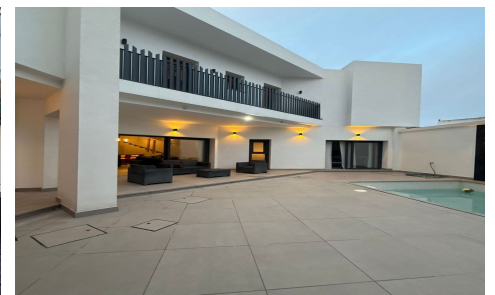

LCS851492505

Villa in La Linea De La Concepcion

€660,000

4

4

400m²

300m²

THE LINE / CENTRAL PRICE: €660,000 CONTACT: " EXCLUSIVITY AND DESIGN IN THE HEART OF LA LINEA " We present a unique home, where contemporary architecture, spaciousness, and functionality combine perfectly in one of the most sought-after areas of La Linea de la Concepcion. A house designed for those looking for something different. Open spaces, modern lines, and an intelligent layout that offers absolute comfort. ? Layout: 400 sq. meters built 4 bedrooms, all with walk-in closets (one of them on the ground floor). One of the bedrooms on the ground floor, ideal for guests or an office. 4 bathrooms (3 upstairs + 1 downstairs) Spacious and bright kitchen and...(Ask for More Details!)