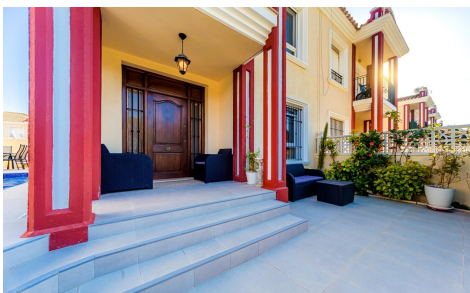

4

2

N/A

N/A

N/A

A 110 m² duplex home located in the quiet and green residential complex of Monte Mar, set within a beautiful pine park in Dehesa de Campoamor. The property is just 700 meters from the sea and the sandy shores of Playa de la Glea, accessible via a flat road with no hills. Most of the walk to the beach is shaded by tall pine trees, creating a pleasant and refreshing vibe. The home benefits from excellent air quality, allowing comfortable sleeping even on summer nights without the need for air conditioning. The property has been renovated and upgraded, including: New windows throughout Private swimming pool (8m x 3m x 1.8m) Fully updated... (Ask for More Details!)