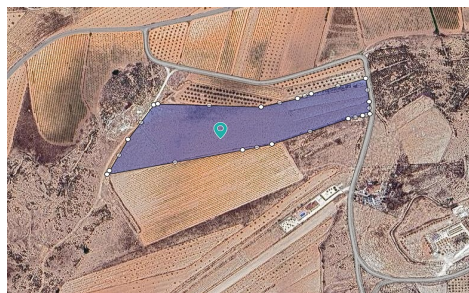

0

0

N/A

30,552m²

N/A

Presenting a fantastic plot of land spanning 30,552 square meters, offering a great opportunity for development. While the plot currently lacks water and electricity, both utilities are conveniently close by, making connections straightforward. Ideally located, the land is not far from the town of Lel and just a few minutes' drive to Pinoso, providing easy access to local amenities and services. This expansive plot offers the perfect canvas for your development ambitions. Don't miss out on this excellent investment opportunity in a desirable location. Contact us today for more details and to arrange a viewing. We have a large portfolio of properties in the Costa Blanca and Costa Calida areas,...(Ask for More Details!)