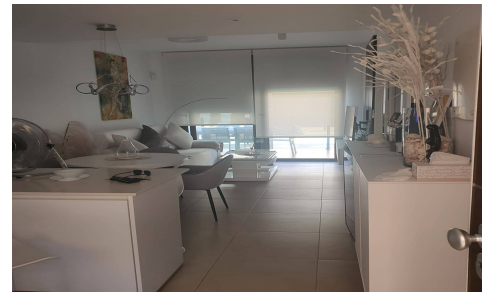

**Semi Detached in San Pedro del Pinatar**

**€336,800**

**2**

**2**

**92m<sup>2</sup>**

**N/A**

Bedrooms: 2, Bathrooms: 2, Semi Detached in San Pedro del Pinatar, Murcia, Spain