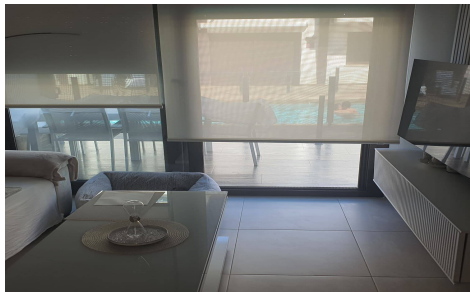

**Semi Detached in San Pedro del Pinatar**

**€336,800**

**2**

**2**

**92m<sup>2</sup>**

**N/A**

Bedrooms: 2, Bathrooms: 2, Semi Detached in San Pedro del Pinatar, Murcia, Spain