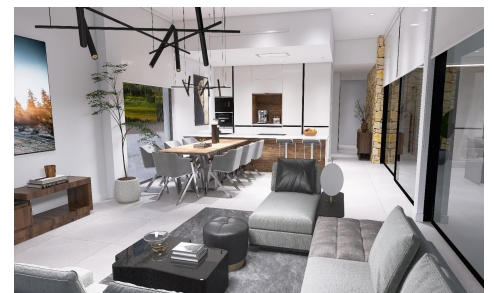

LCS672860317

Villa in Aspe

€637,000

4

3

248m²

13,172m²

Newly built villas located in the municipality of Aspe. Newly built villas with several models to choose from, with 2, 3 or 4 bedrooms, on one or two floors and built with slabs or with a structure: depending on the model and the plot chosen, the exact price will be calculated. All the villas are built on rustic plots of over 10,000 m2, of which around 2,500 m2 will be fenced off. The villas have an open-plan kitchen with living room, built-in wardrobes, private swimming pool, porch, storage room and outdoor parking space. There are several plots to choose from. The price...(Ask for More Details!)