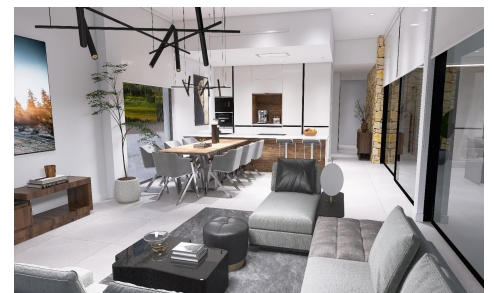

LCS672860317

Villa in Aspe

€681,000

4

3

248m²

13,172m²

Newly built villas located in the municipality of Aspe. Newly built villas with several models to choose from, with 2, 3 or 4 bedrooms, on one or two floors and built with slabs or with a structure: depending on the model and the plot chosen, the exact price will be calculated. All the villas are built on rustic plots of over 10,000 m², of which around 2,500 m² will be fenced off. The villas have an open-plan kitchen with living room, built-in wardrobes, private swimming pool, porch, storage room and outdoor parking space. There are several plots to choose from. The price...(Ask for More Details!)