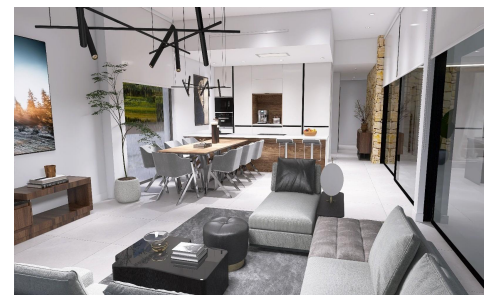

LCS570587012

**Villa in Aspe**

**€521,000**

3

3

189m<sup>2</sup>

13,172m<sup>2</sup>

Newly built villas located in the municipality of Aspe. Newly built villas with several models to choose from, with 2, 3 or 4 bedrooms, on one or two floors and built with slabs or with a structure: depending on the model and the plot chosen, the exact price will be calculated. All the villas are built on rustic plots of over 10,000 m2, of which around 2,500 m2 will be fenced off. The villas have an open-plan kitchen with living room, built-in wardrobes, private swimming pool, porch, storage room and outdoor parking space. There are several plots to choose from. The price...(Ask for More Details!)