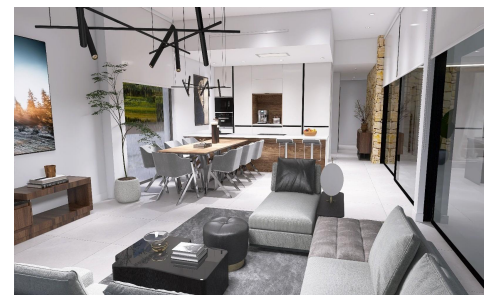

LCS570587012

Villa in Aspe

€508,000

3

3

189m²

13,172m²

Newly built villas located in the municipality of Aspe. Newly built villas with several models to choose from, with 2, 3 or 4 bedrooms, on one or two floors and built with slabs or with a structure: depending on the model and the plot chosen, the exact price will be calculated. All the villas are built on rustic plots of over 10,000 m², of which around 2,500 m² will be fenced off. The villas have an open-plan kitchen with living room, built-in wardrobes, private swimming pool, porch, storage room and outdoor parking space. There are several plots to choose from. The price...(Ask for More Details!)