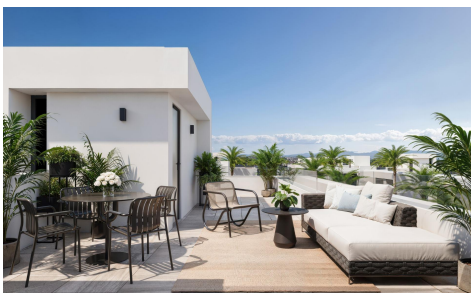

LCS150145543

Villa in Torre Pacheco

€695,000

3

4

217m²

229m²

New Build Luxury Villas in Santa RosalÁ-a Lake and Life Resort Exclusive Villas in a Premier Private Resort in Murcia Discover an exceptional lifestyle opportunity in the Santa RosalÁ-a Lake and Life Resort, one of the most innovative and in-demand residential developments in the Region of Murcia. This new build project comprises 29 modern villas, each offering luxury, privacy and direct access to all the services and leisure options this unique resort has to offer. Spacious Layout and Customizable Basement Each villa features 3 bedrooms and 4 bathrooms, spread across two floors plus the underground and a rooftop solarium. A highlight is the expansive underground floor with...(Ask for More Details!)