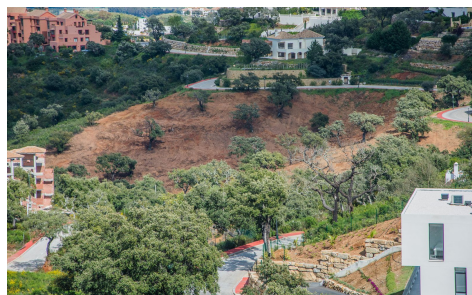

0

0

3,454m²

15,700m²

N/A

Plot to build 8 villas and townhouses in La Mairena. Residential Plot, La Mairena, Costa del Sol. Garden/Plot 15700 m². Setting :Suburban, Country, Village, Mountain Pueblo, Close To Golf, Close To Sea, Close To Schools,Close To Forest, Urbanisation. Orientation : North, North East, East, South West, West, North West. Views : Mountain, Country, Panoramic, Garden, Courtyard, Forest. Category : Investment, Off Plan, With Planning Permission.