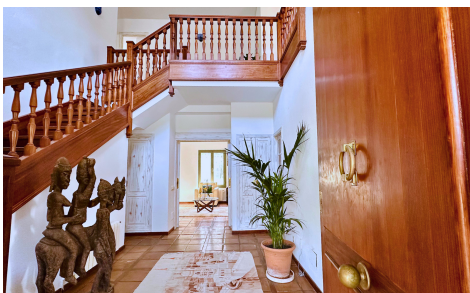

5

3

350m²

8,000m²

N/A

Exclusive Villa in the Natural Surroundings of Son Cabaspre â€“ Esporles This beautiful villa is located in the sought-after and peaceful area of Son Cabaspre in Esporles, surrounded by stunning nature and offering truly spectacular views of the Tramuntana mountains. The setting provides privacy, tranquillity and a unique feeling of living close to nature, while Palma and everyday amenities are within easy reach. The property sits on a large plot of approx. 8,000 m², offering plenty of space, privacy and beautiful green surroundings. The open mountain views can be enjoyed from both the terraces and the main living areas, creating a special connection between the home and its natural setting. The...(Ask for More Details!)