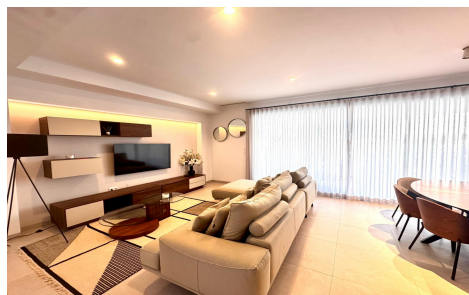

4

4

212m²

230m²

N/A

Exclusive Almendro Villa: Key-Ready Luxury in Santa RosalÁ-a Lake and Life Resort Experience the pinnacle of Mediterranean living with this stunning, key-ready Almendro Villa, situated in the heart of the award-winning Santa RosalÁ-a Resort. As of 2026, this resort stands as Murcia's premier oasis, offering an unparalleled lifestyle centred around its famous crystal-clear lagoon. Sophisticated Four-Level Architecture Designed for those who demand space and style, this villa is distributed across four meticulously planned levels: The Main Living Floor: Featuring a sleek, open-plan layout, the heart of the home boasts an open plan living and dining area paired with a high-specification modern kitchen, fully equipped with premium appliances. Seamless