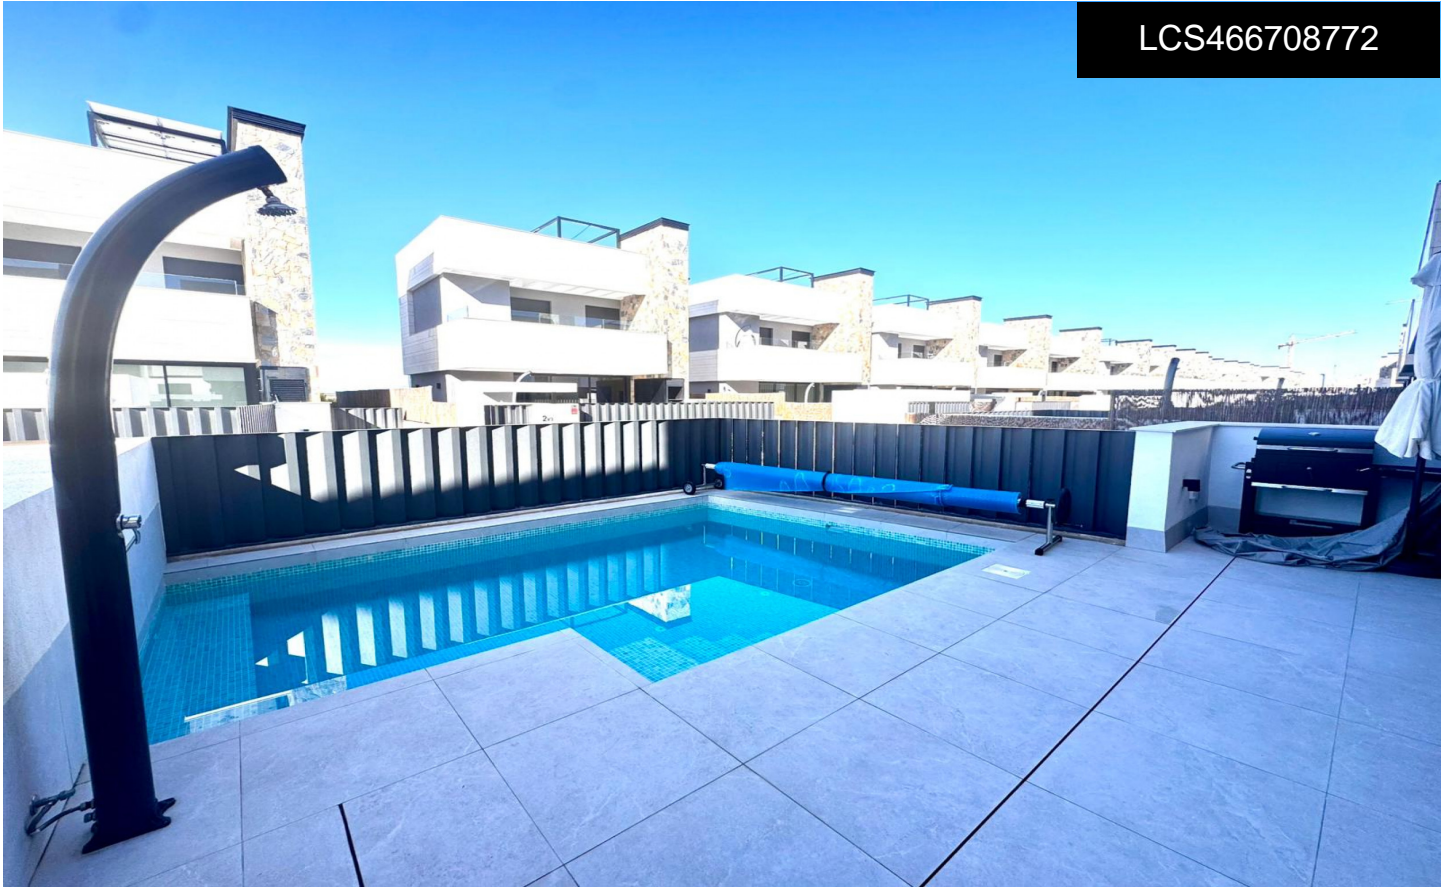

LCS466708772

Villa in Torre Pacheco

€560,000