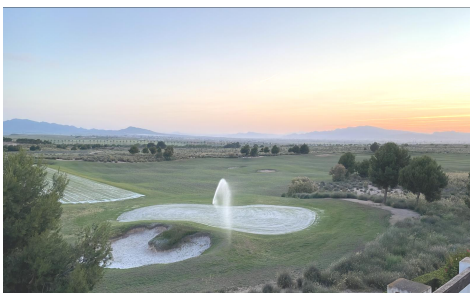

LCS784277046

Apartment in Alhama De Murcia

€125,000

2

1

60m²

N/A

2 bed Apartment with Golf course views Wake up to sweeping fairway views, endless sunshine, and unforgettable sunsets from this beautiful two-bedroom 2nd floor penthouse apartment, perfectly positioned on the front line of the Jack Nicklaus designed golf course at the highly sought-after Condado de Alhama resort. This prime, elevated home enjoys south to south-west facing terraces, offering sunshine from mid-morning through to evening and arguably some of the finest golf views on the entire resort. Whether you're sipping your morning coffee or enjoying a sunset dinner, the outlook is simply spectacular. Highlights at a Glance:- Spacious private terrace ideal for al fresco dining, relaxing, and entertaining Fully furnished & Free...(Ask for More Details!)