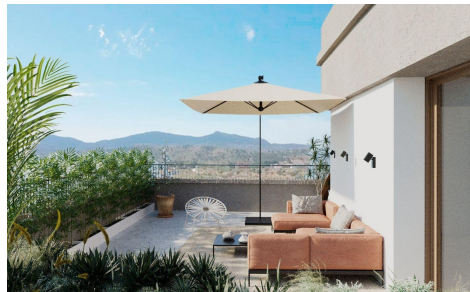

## Penthouse in Hondon de las Nieves

€220,000

2

2

93m<sup>2</sup>

N/A

Exclusive New Build Apartments with Views of the Vineyards in Hondón de las Nieves Modern Homes in a Unique Natural Setting Discover this new development of flats in Hondón de las Nieves, a charming village set in a beautiful valley surrounded by olive and almond groves. This development offers 15 exclusive 2 and 3 bedroom homes, all designed to offer maximum comfort, energy efficiency and stunning views of the Vinalopó vineyards. Located in Vinalopó Medio, this peaceful enclave is ideal for those seeking a relaxed Mediterranean lifestyle, with easy access to nature and all essential services. High Quality Features and Modern Design Each flat has...(Ask for More Details!)